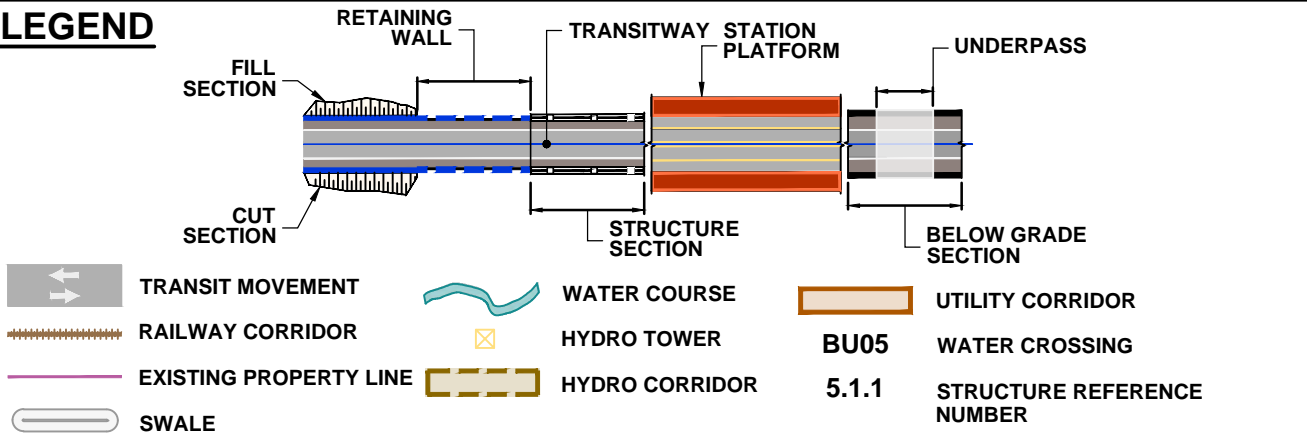

DRAWING NAME: J:\07\76294-ON-MTO 407 TRANSITWAY WC TO BRANT ST TO BRANT ST Genera03 - Drawings\2 - Plates\ETR Plan and Profile\407 TWA-Plate 22.dwg
 CREATED: Apr 15, 2020 7:18pm
 MODIFIED:

407 TRANSITWAY
 WEST OF BRANT STREET TO WEST OF HURONTARIO STREET
 G.W.P. 16-20003, CA 2016-E-0038
 PLAN AND PROFILE
 STA. 25+440 TO STA. 25+980