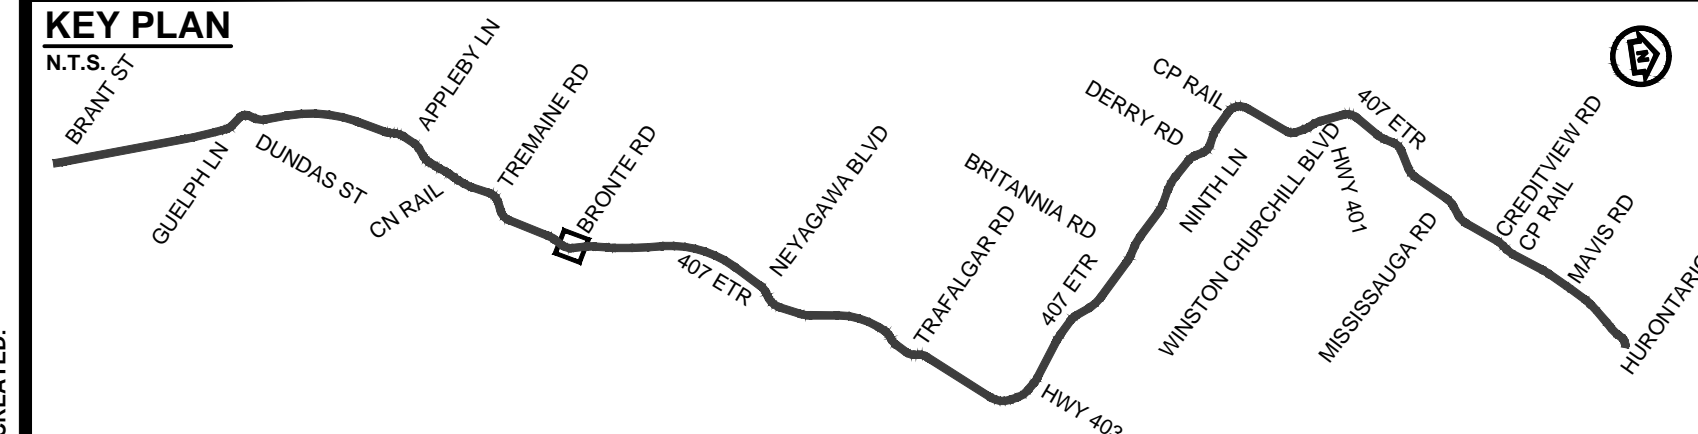

DRAWING NAME: J:\07\76294-ON-MTO 407 TRANSITWAY WC TO BRANT ST TO BRANT ST Genera03 - Drawings\2 - Plates\ETR Plan and Profile\407 TWA-Plate 22.dwg
 CREATED: Apr 15, 2020 7:18pm
 MODIFIED:

407 TRANSITWAY
 WEST OF BRANT STREET TO WEST OF HURONTARIO STREET
 G.W.P. 16-20003, CA 2016-E-0038
 PLAN AND PROFILE
 STA. 25+440 TO STA. 25+980

PLATE
22
 DATE
 11/20/2019